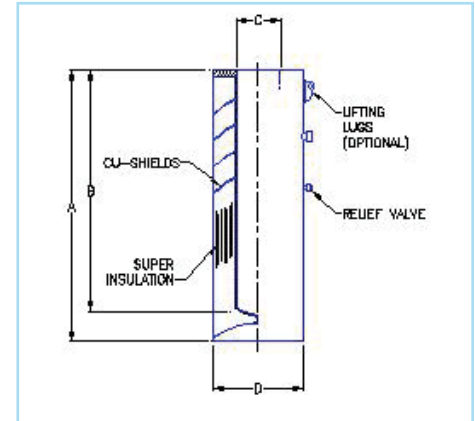

CSM/CVSM SERIES DEWARs

SUPERCONDUCTING MAGNET DEWARs

Go To:
[CSM](#)

CVSM

MULTI-SHIELD WITH BELLY AND TAIL - MAGNET DEWARs

MULTI-SHIELD WITH BELLY - MAGNET DEWARs

MULTI-SHIELD - MAGNET DEWARs

Model	"A" Inside Diameter (Inches)	"B" Outside Diameter (Inches)	"C" Inner Depth (Inches)	"D" Overall Height (Inches) ₁
CVSM642	6.00	10.00	42.00	46.00
CVSM842	8.00	12.00	42.00	46.00
CVSM1042	10.00	14.00	42.00	46.00
CVSM1242	12.00	16.00	42.00	46.00
CVSM1442	14.00	18.00	42.00	46.00
CVSM1642	16.00	20.00	42.00	46.00

NOTE: 1. Includes 5 inch un-insulated upper neck with pumping arm.

[MORE OPTIONS AVAILABLE](#)