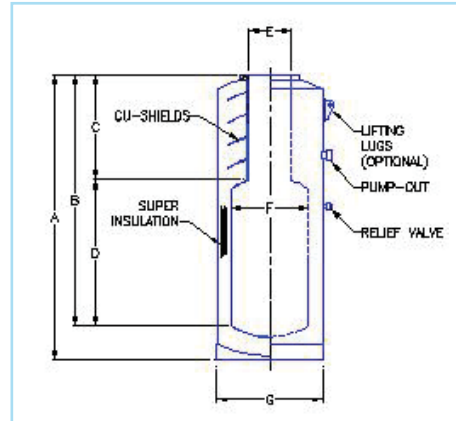

CSM/CVSM SERIES DEWARs

SUPERCONDUCTING MAGNET DEWARs

Go To:
[CSM](#)

CVSM

MULTI-SHIELD WITH BELLY AND TAIL - MAGNET DEWARs

MULTI-SHIELD WITH BELLY - MAGNET DEWARs

MULTI-SHIELD - MAGNET DEWARs

Model	"A" Inside Diameter (Inches)	"B" Outside Diameter (Inches)	"C" Inner Depth (Inches)	"D" Overall Height (Inches) ₁
CVSM642	6.00	10.00	42.00	46.00
CVSM842	8.00	12.00	42.00	46.00
CVSM1042	10.00	14.00	42.00	46.00
CVSM1242	12.00	16.00	42.00	46.00
CVSM1442	14.00	18.00	42.00	46.00
CVSM1642	16.00	20.00	42.00	46.00

NOTE: 1. Includes 5 inch un-insulated upper neck with pumping arm.

[MORE OPTIONS AVAILABLE](#)