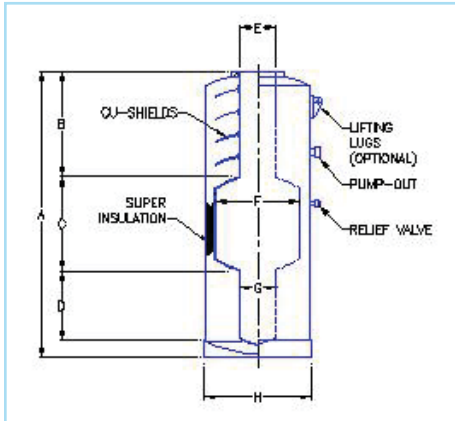

CSM/CVSM SERIES DEWARs

SUPERCONDUCTING MAGNET DEWARs

Go To:
[CSM](#)

CVSM

MULTI-SHIELD WITH BELLY AND TAIL - MAGNET DEWARs

MULTI-SHIELD WITH BELLY - MAGNET DEWARs

MULTI-SHIELD - MAGNET DEWARs

Model	"A" Inside Diameter (Inches)	"B" Outside Diameter (Inches)	"C" Inner Depth (Inches)	"D" Overall Height (Inches) ₁
CVSM642	6.00	10.00	42.00	46.00
CVSM842	8.00	12.00	42.00	46.00
CVSM1042	10.00	14.00	42.00	46.00
CVSM1242	12.00	16.00	42.00	46.00
CVSM1442	14.00	18.00	42.00	46.00
CVSM1642	16.00	20.00	42.00	46.00

NOTE: 1. Includes 5 inch un-insulated upper neck with pumping arm.

[MORE OPTIONS AVAILABLE](#)