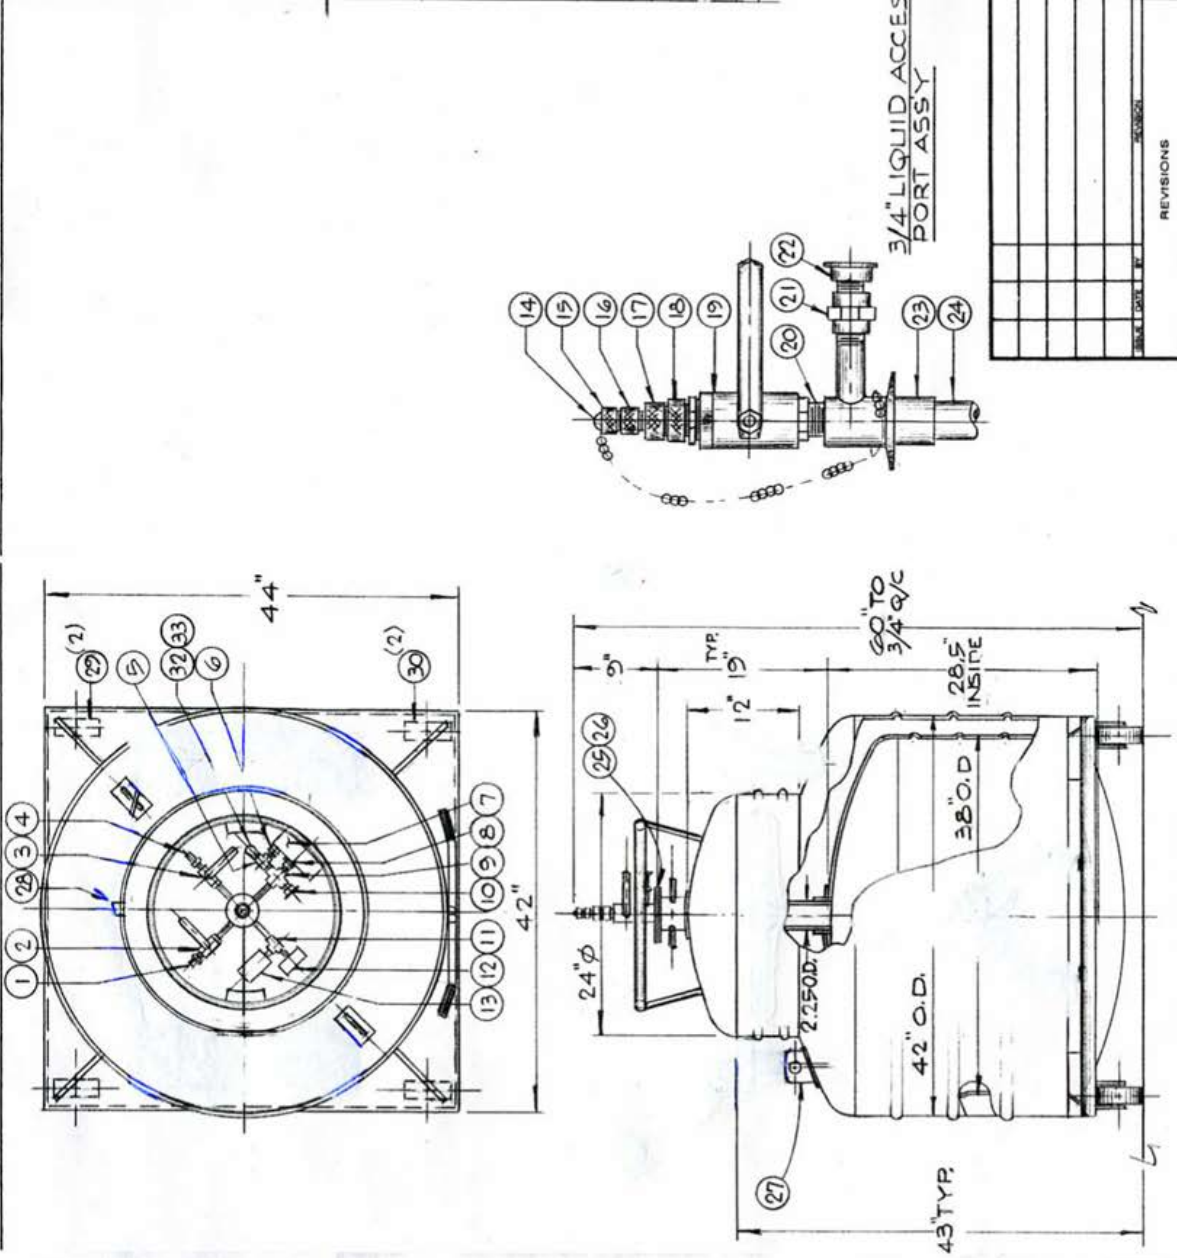

[return to CMSH Series specifications](#) | [repair services](#)

CMSH 400S Calibration

in.	liters
1	2.0
2	7.8
3	17.3
4	30.4
5	47.1
6	65.6
7	84.0
8	102.5
9	121.0
10	139.5
11	157.9
12	176.4
13	194.9
14	213.3
15	231.8
16	250.3
17	268.8
18	287.2
19	305.7
20	324.2
21	342.6
22	361.1
23	379.6
24	397.4
25	412.9
26	423.7
27	431.4
28	435.0
28.5	435.9

PARTS LIST			
NO	REG	DESCRIPTION	MAT'L
1		HEX NIPPLE, 1/2" NPT	BRASS
2		BALL VALVE, 1/2" NPT	BRONZE
3		BALL VALVE, 1/4" NPT	BRONZE
4		RELIEF VALVE, 1/4" NPT, 3PSI A	BRASS
5		TEE, STREET, 1/2" NPT	BRASS
6		MALE CONN, 1/2" NPT x 3/8" O.D.	BRASS
7		ELECT. PRESS. BLDG. SYS. 4 PSI @ 240VAC	S/S
8		MTG. NIPPLE, 1/2" NPT x 2" LG.	BRASS
9		CROSS, 1/2" NPT	BRASS
10		RELIEF VALVE, 1/2" NPT, 15 PSI G	BRASS
11		TEE, 1/4" NPT	BRASS
12		COMPOUND GAGGE, 30KG, 0-30 PSIG	BRASS
13		OSCILLATION CHARACTER	304 S/S
14		PLUG & CHAIN, 3/8"	BRASS
15		QUICK COUPLING, PLAIN, 1/2"	BRASS
16		QUICK COUPLING, 5/8"	BRASS
17		QUICK COUPLING, 3/4"	BRASS
18		BALL VALVE, 1" NPT	BRONZE
19		CLOSE NIPPLE, 1" NPT	BRASS
20		COUPLING, 1/2" NPT	BRASS
21		FLANGE ASSY, 1/2" NPT, 15 PSI G	BRASS
22		FLANGE ASSY, 1/2" NPT, 15 PSI G	S/S
23		GLIDE TUBE, 1 1/4" O.D. x 2 1/2"	G-10
24		GASKET, 2 1/2"	BUNA
25		LIFTING LUGS	304 S/S
26		PUMP OUT	S/S
27		RIGID CASTERS, 5" Ø	S/S
28		SWIVEL LOCKING CASTERS, 5" Ø	S/S
29		ELBOW STREET, 1/2" NPT	BRASS
30		RUPTURE DISC, 1/2" NPT, 39 PSI G	BRASS

FIGURE F

- 1. 3/8" PLUG & CHAIN
- 2. 3/8" NUT
- 3. 3/8" FERRULE
- 4. 3/8" O-RING
- 5. 3/8" BODY
- 6. 1/2" NUT
- 7. 1/2" FERRULE
- 8. 1/2" O-RING
- 9. 1/2" BODY
- 10. 5/8" NUT
- 11. 5/8" FERRULE
- 12. 5/8" O-RING
- 13. 5/8" BODY
- 14. 3/4" NUT
- 15. 3/4" FERRULE
- 16. 3/4" O-RING
- 17. 3/4" BODY
- 18. 3/4" BALL VALVE
- 19. HANDLE
- 20. NUT
- 21. 1/2" RELIEF VALVE
- 22. 1/2" COUPLING
- 23. FLANGE ASSEMBLY
- 24. 1.25 OD GUIDE TUBE