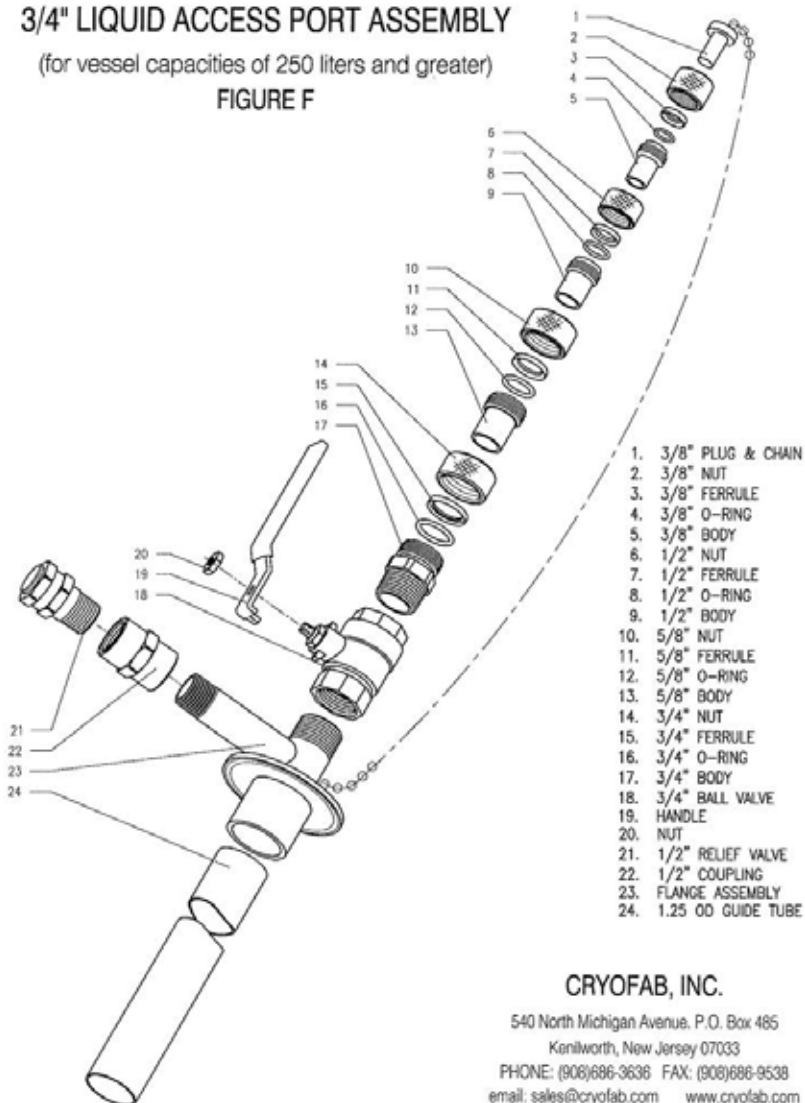

PARTS LIST			
NO	REG	DESCRIPTION	MAT'L
1		HEX NIPPLE, 1/2" NPT	BRASS
2		BALL VALVE, 1/2" NPT	BRONZE
3		BALL VALVE, 1/4" NPT	BRONZE
4		RELIEF VALVE, 1/4" NPT, 3PSI A	BRASS
5		TEE, STREET, 1/2" NPT	BRASS
6		MALE CONN, 1/2" NPT x 3/8" O.D.	BRASS
7		ELECT. PRESS. BLDG. SYS. 4 PSI @ 240VAC	S/S
8		MTG. NIPPLE, 1/2" NPT x 2" LG.	BRASS
9		CROSS, 1/2" NPT	BRASS
10		RELIEF VALVE, 1/2" NPT, 15 PSI G	BRASS
11		TEE, 1/4" NPT	BRASS
12		COMPOUND GAGGE, 30KG, 0-30 PSIG	BRASS
13		OSCILLATION CHARACTER	304 S/S
14		PLUG & CHAIN, 3/8"	BRASS
15		QUICK COUPLING, PLAIN, 1/2"	BRASS
16		QUICK COUPLING, 5/8"	BRASS
17		QUICK COUPLING, 3/4"	BRASS
18		BALL VALVE, 1" NPT	BRONZE
19		CLOSE NIPPLE, 1" NPT	BRASS
20		COUPLING, 1/2" NPT	BRASS
21		FLANGE ASSY, 1/2" NPT, 15 PSI G	BRASS
22		FLANGE ASSY, 1/2" NPT, 15 PSI G	S/S
23		GLIDE TUBE, 1 1/4" O.D. x 2 1/2"	G-10
24		GASKET, 2 1/2"	BUNA
25		LIFTING LUGS	304 S/S
26		PUMP OUT	S/S
27		RIGID CASTERS, 5" Ø	S/S
28		SWIVEL LOCKING CASTERS, 5" Ø	S/S
29		ELBOW STREET, 1/2" NPT	BRASS
30		RUPTURE DISC, 1/2" NPT, 39 PSI G	BRASS

FIGURE F

- 1. 3/8" PLUG & CHAIN
- 2. 3/8" NUT
- 3. 3/8" FERRULE
- 4. 3/8" O-RING
- 5. 3/8" BODY
- 6. 1/2" NUT
- 7. 1/2" FERRULE
- 8. 1/2" O-RING
- 9. 1/2" BODY
- 10. 5/8" NUT
- 11. 5/8" FERRULE
- 12. 5/8" O-RING
- 13. 5/8" BODY
- 14. 3/4" NUT
- 15. 3/4" FERRULE
- 16. 3/4" O-RING
- 17. 3/4" BODY
- 18. 3/4" BALL VALVE
- 19. HANDLE
- 20. NUT
- 21. 1/2" RELIEF VALVE
- 22. 1/2" COUPLING
- 23. FLANGE ASSEMBLY
- 24. 1.25 OD GUIDE TUBE