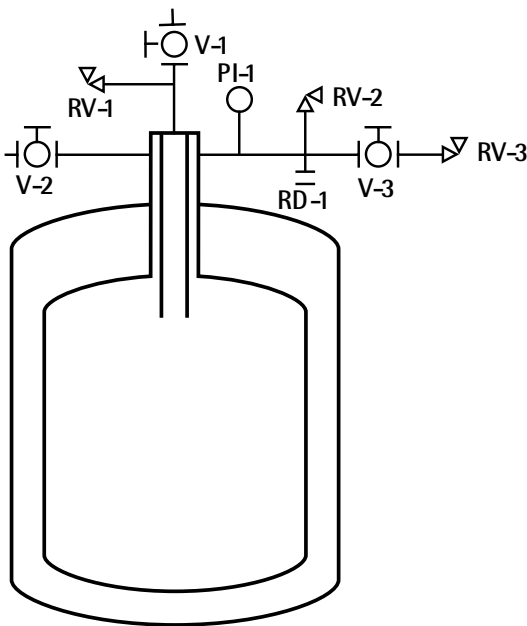

PARTS LIST			
NO	REG	DESCRIPTION	MAT'L
1		HEX NIPPLE, 1/2" NPT	BRASS
2		BALL VALVE, 1/2" NPT	BRONZE
3		BALL VALVE, 1/4" NPT	BRONZE
4		RELIEF VALVE, 1/4" NPT, 3PSI A	BRASS
5		TEE, STREET, 1/2" NPT	BRASS
6		MALE CONN, 1/2" NPT x 3/8" O.D.	BRASS
7		ELECT. PRESS. BLDG. SYS. 4 PSI @ 240VAC	S/S
8		MTG. NIPPLE, 1/2" NPT x 2" LG.	BRASS
9		CROSS, 1/2" NPT	BRASS
10		RELIEF VALVE, 1/2" NPT, 15 PSI G	BRASS
11		TEE, 1/4" NPT	BRASS
12		COMPOUND GAGGE, 30KG, 0-30 PSIG	BRASS
13		OSCILLATION CHARACTER	304 S/S
14		PLUG & CHAIN, 3/8"	BRASS
15		QUICK COUPLING, PLAIN, 1/2"	BRASS
16		QUICK COUPLING, 5/8"	BRASS
17		QUICK COUPLING, 3/4"	BRASS
18		BALL VALVE, 1" NPT	BRONZE
19		CLOSE NIPPLE, 1" NPT	BRASS
20		COUPLING, 1/2" NPT	BRASS
21		FLANGE ASSY, 1/2" NPT, 15 PSI G	BRASS
22		FLANGE ASSY, 1/2" NPT, 15 PSI G	S/S
23		GLIDE TUBE, 1 1/4" O.D. x 2 1/2"	G-10
24		GASKET, 2 1/2"	BUNA
25		LIFTING LUGS	304 S/S
26		PUMP OUT	S/S
27		RIGID CASTERS, 5" Ø	S/S
28		SWIVEL LOCKING CASTERS, 5" Ø	S/S
29		ELBOW STREET, 1/2" NPT	BRASS
30		RUPTURE DISC, 1/2" NPT, 39 PSI G	BRASS

CRYOFAB
KENILWORTH, N.J. 07033

MULTISHIELDED LIQUID HELIUM STORAGE
DEWAR, 400 LITER CAPACITY

DATE	BY	REVISIONS
6-26-96	NTS	CM5H-400

Piping Schematic

3/4" LIQUID ACCESS PORT ASSEMBLY

(for vessel capacities of 250 liters and greater)

FIGURE F

- 1. 3/8" PLUG & CHAIN
- 2. 3/8" NUT
- 3. 3/8" FERRULE
- 4. 3/8" O-RING
- 5. 3/8" BODY
- 6. 1/2" NUT
- 7. 1/2" FERRULE
- 8. 1/2" O-RING
- 9. 1/2" BODY
- 10. 5/8" NUT
- 11. 5/8" FERRULE
- 12. 5/8" O-RING
- 13. 5/8" BODY
- 14. 3/4" NUT
- 15. 3/4" FERRULE
- 16. 3/4" O-RING
- 17. 3/4" BODY
- 18. 3/4" BALL VALVE
- 19. HANDLE
- 20. NUT
- 21. 1/2" RELIEF VALVE
- 22. 1/2" COUPLING
- 23. FLANGE ASSEMBLY
- 24. 1.25 OD GUIDE TUBE