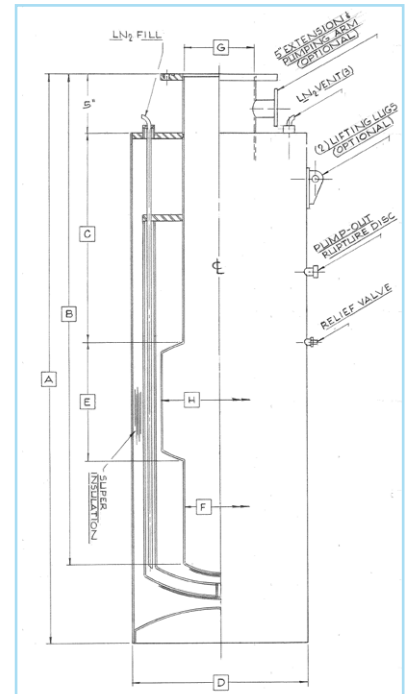

#### CSM LN<sub>2</sub> SHIELDED DEWARS

Model	Inside Diameter (Inches)	Outside Diameter (Inches)	Inner Depth (Inches)	Overall Height (Inches)
CSM648	6.00	12.00	48.00	54.00
CSM7548	7.50	13.00	48.00	54.00
CSM8548	8.50	14.00	48.00	54.00
CSM9548	9.50	16.00	48.00	54.00
CSM10548	10.50	16.00	48.00	54.00
CSM12548	12.50	18.00	48.00	54.00
CSM1548	15.00	20.00	48.00	54.00

MAGNET DEWARS

MAGNET DEWAR, LN<sub>2</sub> SHIELDED WITH BELLY

MAGNET DEWAR, LN<sub>2</sub> SHIELDED WITH BELLY AND TAIL