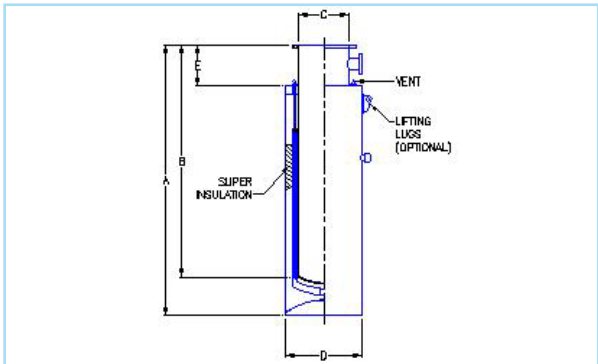

## SUPERCONDUCTING MAGNET DEWARS

More Sizes Available

#### CSM LN<sub>2</sub> SHIELDED DEWARS

Model	Inside Diameter (Inches)	Outside Diameter (Inches)	Inner Depth (Inches)	Overall Height (Inches)
CSM648	6.00	12.00	48.00	54.00
CSM7548	7.50	13.00	48.00	54.00
CSM8548	8.50	14.00	48.00	54.00
CSM9548	9.50	16.00	48.00	54.00
CSM10548	10.50	16.00	48.00	54.00
CSM12548	12.50	18.00	48.00	54.00
CSM1548	15.00	20.00	48.00	54.00