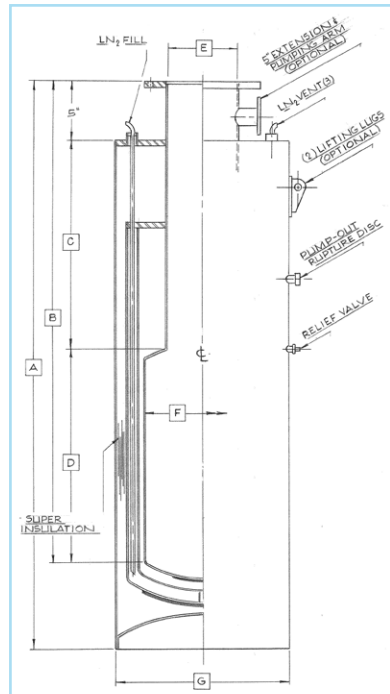

MAGNET DEWAR, LN₂ SHIELDED WITH BELLY