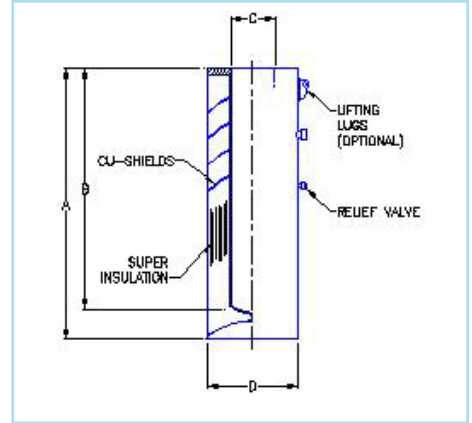

CSM/CVSM SERIES DEWARS

SUPERCONDUCTING MAGNET DEWARS

More Sizes Available

CVSM

MULTI-SHIELD WITH BELLY AND TAIL - MAGNET DEWARS

MULTI-SHIELD WITH BELLY - MAGNET DEWARS

MULTI-SHIELD - MAGNET DEWARS

Model	Inside Diameter (Inches)	Outside Diameter (Inches)	Inner Depth (Inches)	Overall Height (Inches) ₁
CVSM642	6.00	10.00	42.00	46.00
CVSM842	8.00	12.00	42.00	46.00
CVSM1042	10.00	14.00	42.00	46.00
CVSM1242	12.00	16.00	42.00	46.00
CVSM1442	14.00	18.00	42.00	46.00
CVSM1642	16.00	20.00	42.00	46.00

NOTE: 1. Includes 5 inch un-insulated upper neck with pumping arm.