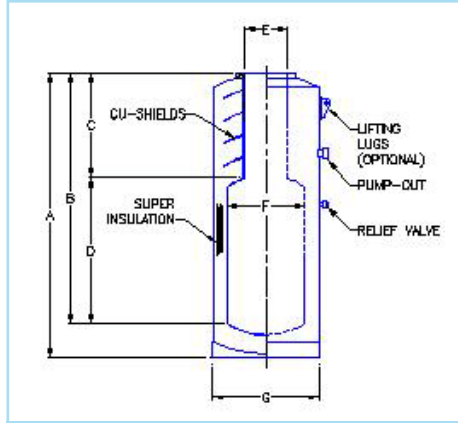

CSM/CVSM SERIES DEWARS

SUPERCONDUCTING MAGNET DEWARS

More Sizes Available

CVSM

MULTI-SHIELD WITH BELLY AND TAIL - MAGNET DEWARS

MULTI-SHIELD WITH BELLY - MAGNET DEWARS

MULTI-SHIELD - MAGNET DEWARS

Model	Inside Diameter (Inches)	Outside Diameter (Inches)	Inner Depth (Inches)	Overall Height (Inches) ₁
CVSM642	6.00	10.00	42.00	46.00
CVSM842	8.00	12.00	42.00	46.00
CVSM1042	10.00	14.00	42.00	46.00
CVSM1242	12.00	16.00	42.00	46.00
CVSM1442	14.00	18.00	42.00	46.00
CVSM1642	16.00	20.00	42.00	46.00

NOTE: 1. Includes 5 inch un-insulated upper neck with pumping arm.