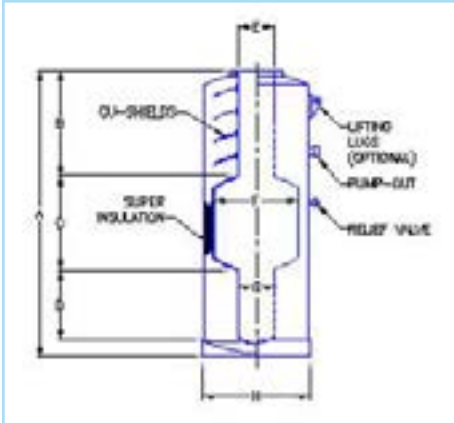

CSM/CVSM SERIES DEWARS

SUPERCONDUCTING MAGNET DEWARS

Go To:
[CSM](#)

CVSM

U171006

MULTI-SHIELD WITH BELLY AND TAIL - MAGNET DEWARS

MULTI-SHIELD WITH BELLY - MAGNET DEWARS

MULTI-SHIELD - MAGNET DEWARS

Model	Inside Diameter (Inches)	Outside Diameter (Inches)	Inner Depth (Inches)	Overall Height (Inches) ₁
CVSM642	6.00	10.00	42.00	46.00
CVSM842	8.00	12.00	42.00	46.00
CVSM1042	10.00	14.00	42.00	46.00
CVSM1242	12.00	16.00	42.00	46.00
CVSM1442	14.00	18.00	42.00	46.00
CVSM1642	16.00	20.00	42.00	46.00

NOTE: 1. Includes 5 inch un-insulated upper neck with pumping arm.

[MORE OPTIONS AVAILABLE - see website >](#)