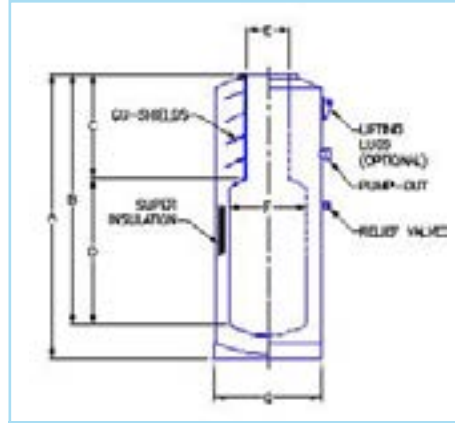

CSM/CVSM SERIES DEWARS

SUPERCONDUCTING MAGNET DEWARS

Go To:
[CSM](#)

CVSM

U171006

MULTI-SHIELD WITH BELLY AND TAIL - MAGNET DEWARS

MULTI-SHIELD WITH BELLY - MAGNET DEWARS

MULTI-SHIELD - MAGNET DEWARS

Model	Inside Diameter (Inches)	Outside Diameter (Inches)	Inner Depth (Inches)	Overall Height (Inches) ₁
CVSM642	6.00	10.00	42.00	46.00
CVSM842	8.00	12.00	42.00	46.00
CVSM1042	10.00	14.00	42.00	46.00
CVSM1242	12.00	16.00	42.00	46.00
CVSM1442	14.00	18.00	42.00	46.00
CVSM1642	16.00	20.00	42.00	46.00

NOTE: 1. Includes 5 inch un-insulated upper neck with pumping arm.

[MORE OPTIONS AVAILABLE - see website >](#)