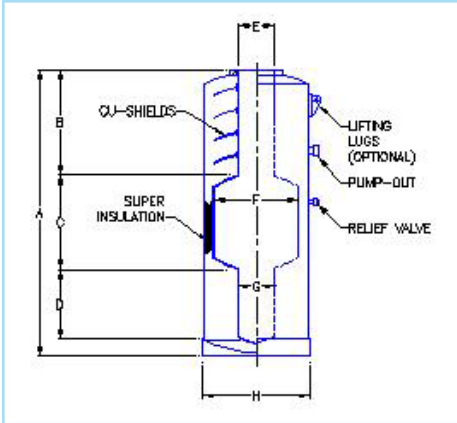

CSM/CVSM SERIES DEWARS

SUPERCONDUCTING MAGNET DEWARS

More Sizes Available

CVSM

MULTI-SHIELD WITH BELLY AND TAIL - MAGNET DEWARS

MULTI-SHIELD WITH BELLY - MAGNET DEWARS

MULTI-SHIELD - MAGNET DEWARS

Model	Inside Diameter (Inches)	Outside Diameter (Inches)	Inner Depth (Inches)	Overall Height (Inches) ₁
CVSM642	6.00	10.00	42.00	46.00
CVSM842	8.00	12.00	42.00	46.00
CVSM1042	10.00	14.00	42.00	46.00
CVSM1242	12.00	16.00	42.00	46.00
CVSM1442	14.00	18.00	42.00	46.00
CVSM1642	16.00	20.00	42.00	46.00

NOTE: 1. Includes 5 inch un-insulated upper neck with pumping arm.