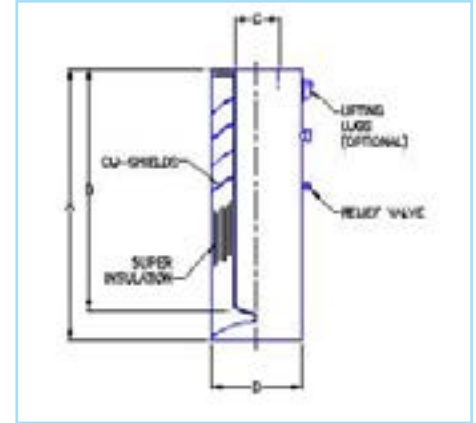

CSM/CVSM SERIES DEWARS

SUPERCONDUCTING MAGNET DEWARS

Go To:
[CSM](#)

CVSM

U171006

MULTI-SHIELD WITH BELLY AND TAIL - MAGNET DEWARS

MULTI-SHIELD WITH BELLY - MAGNET DEWARS

MULTI-SHIELD - MAGNET DEWARS

Model	Inside Diameter (Inches)	Outside Diameter (Inches)	Inner Depth (Inches)	Overall Height (Inches) ₁
CVSM642	6.00	10.00	42.00	46.00
CVSM842	8.00	12.00	42.00	46.00
CVSM1042	10.00	14.00	42.00	46.00
CVSM1242	12.00	16.00	42.00	46.00
CVSM1442	14.00	18.00	42.00	46.00
CVSM1642	16.00	20.00	42.00	46.00

NOTE: 1. Includes 5 inch un-insulated upper neck with pumping arm.

[MORE OPTIONS AVAILABLE - see website >](#)